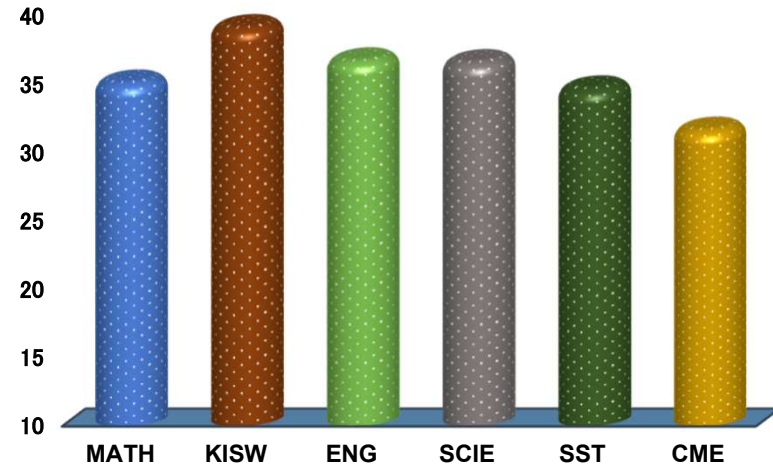

GOOD FOUNDATION

REGION: TANGA

SCHOOL AVERAGE

35.6

DISTRICT: KOROGWE

SUBJECT AND GRADE PERFORMANCE ANALYSIS

SUBJECT RANKING

KISWAHILI	39.1	78%	1
ENGLISH	36.6	73%	2
SCIENCE	36.5	73%	3
MATHEMATICS	35.0	70%	4
SOCIAL STUDIES	34.6	69%	5
CIVIC AND MORAL EDUCATION	31.6	63%	6

SUBJECT GRADE ANALYSIS

SUBJECT/GRADE	A	B	C	D	F
MATHEMATICS	9	17	8	1	0
KISWAHILI	9	24	2	0	0
ENGLISH	11	20	2	2	0
SCIENCE	13	16	4	2	0
SOCIAL STUDIES	6	21	6	2	0
CIVIC AND MORAL	7	11	14	2	1

OVERALL GRADE ANALYSIS

A	6	35	7%
B	26		32%
C	1		1%
D	2		2%
F	0		0%

CHART SUBJECT ANALYSIS

BOYS VS GIRLS PERFORMANCE

	SAT		SAT	35
	18		17	
	33%		38%	

REGISTERED	35	100%
SEATED	35	100%
ABSENTEES	0	0%
PASSED	33	94%
FAILED	2	6%